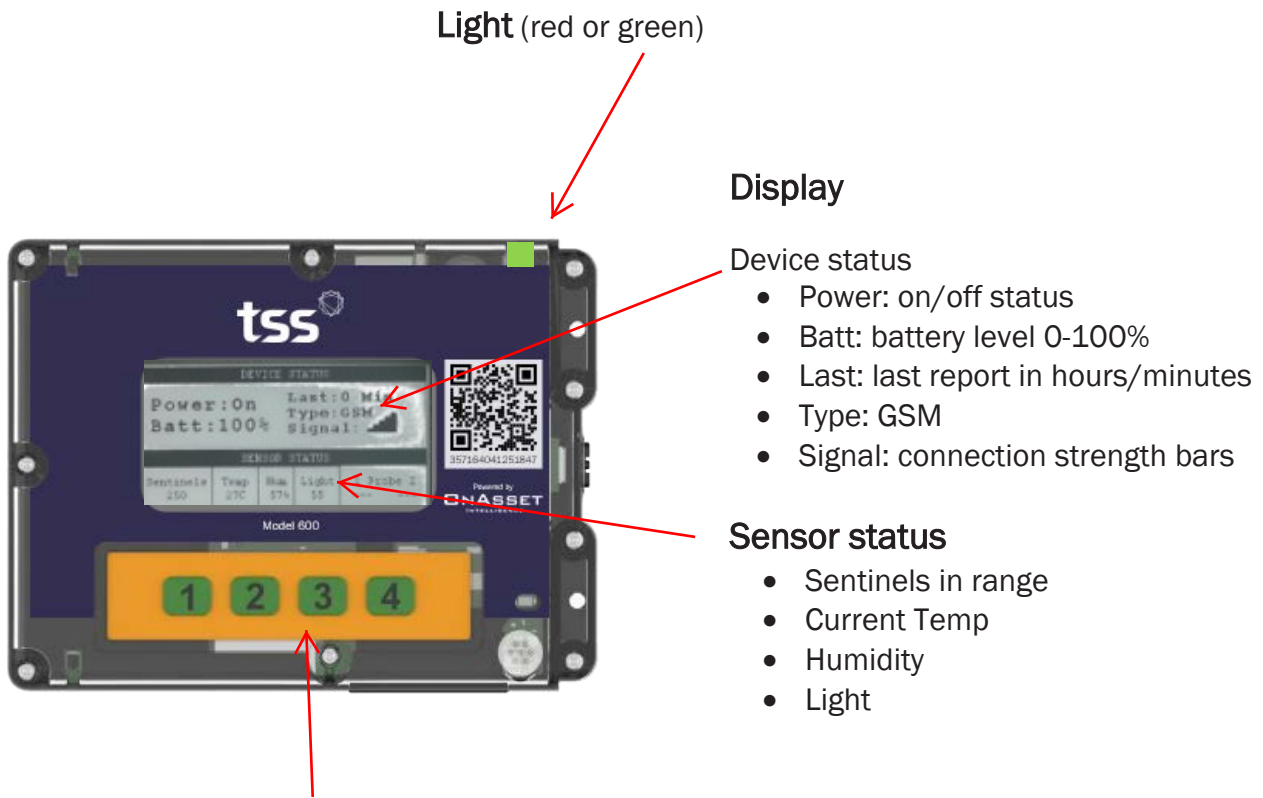

Sentry600 In-transit Upload

1

No action required. Sentry will upload continuously and does not need manual stopping

2

Reusable device!
Please transfer to
outbound or await pickup
service for recycling.

If no outbound AstraZeneca shipments,
pickup will be scheduled to collect your
Sentinels on a regular basis.
Please store safely.

3

Before re-use please ensure
connection to charger > 15 hours

Buttons 1,2,3,4 (no features)

GATEWAY (blue label)

Mounted at sending and receiving site for uploading sentinel data to cloud

IN-TRANSIT

Shipment location tracker (reusable)